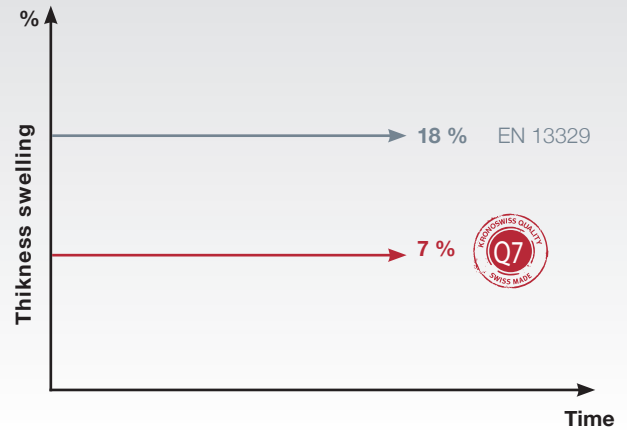

CERTIFICATE

SWISS NOBLESSE Q7

USE CLASS	32
ABRAISON CLASS	AC 4
THICKNESS SWELLING	< 8 %
EXAMPLE OF APPLICATION	Kitchen

8 mm

LENGTH	1380 mm / 54.33"	WIDTH	193 mm / 7.6"	THICKNESS	8 mm / ⁵/₁₆"
8 PANELS	1380 x 193 x 8 mm = 2.131 m² / 54.33 x 7.6 x ⁵/₁₆" = 22.94 sqft				
56 BOXES	119.336 m², 840 kg / 1284.64 sqft, 1851.92 pounds				

Roger Braun
COO

Thomas Glanzmann
Marketing

Martin Howald
Qualitymanagement