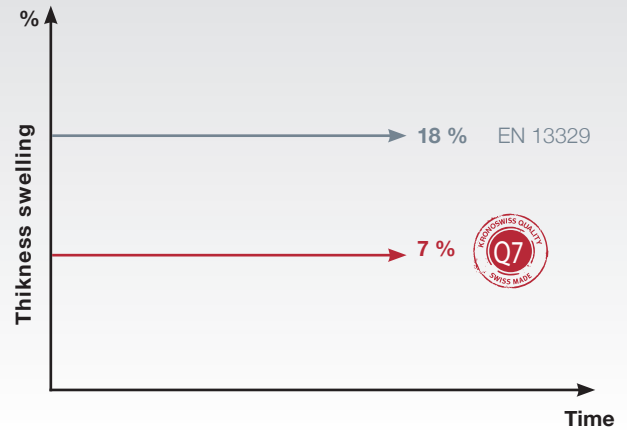

CERTIFICATE

SWISS NATURAL Q7

USE CLASS	32
ABRAISON CLASS	AC 4
THICKNESS SWELLING	< 8 %
EXAMPLE OF APPLICATION	Kitchen

12 mm

LENGTH	1380 mm / 54.33"	WIDTH	116 mm / 4.6"	THICKNESS	12 mm / 1/2"
6 PANELS	1380 x 116 x 12 mm = 0.96 m² / 54.33 x 4.6 x 1/2" = 10.34 sqft				
56 BOXES	53.79 m², 577 kg / 578.96 sqft, 1272 pounds				

Roger Braun
COO

Thomas Glanzmann
Marketing

Martin Howald
Qualitymanagement